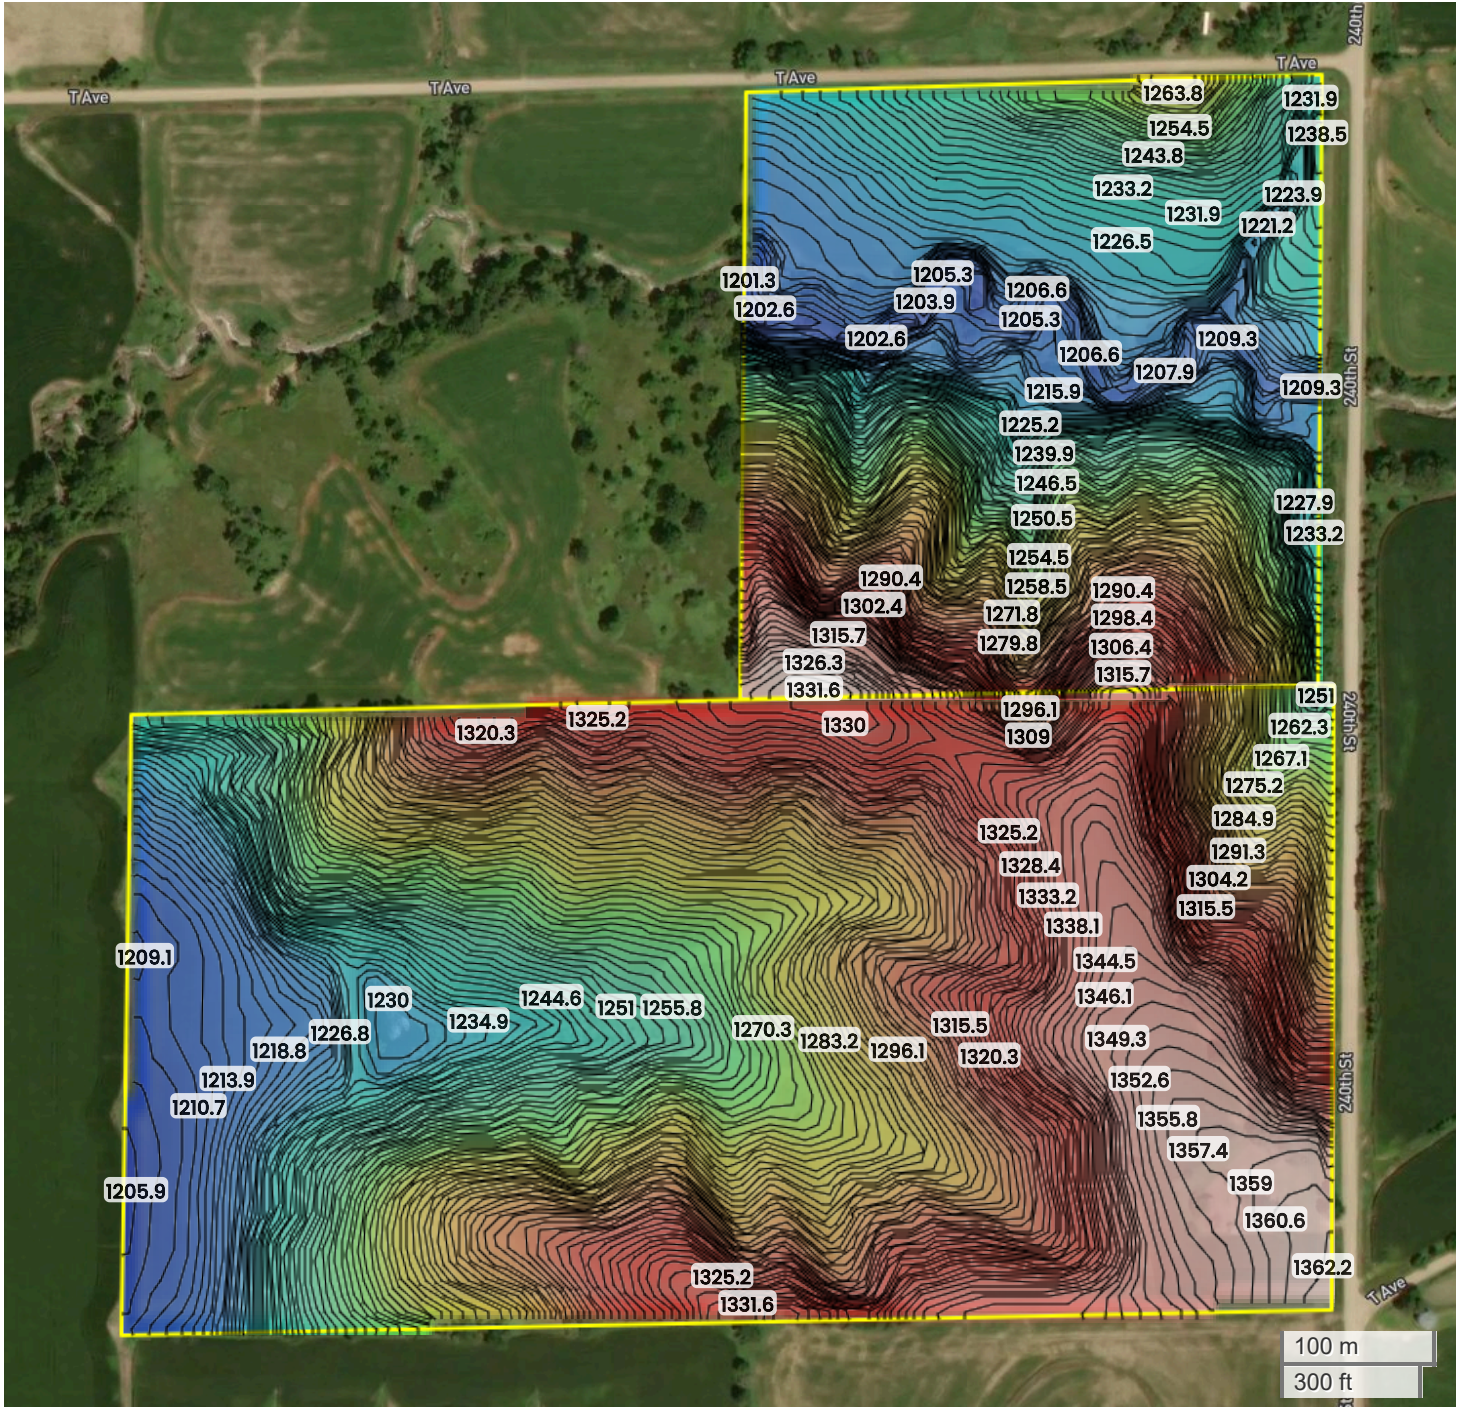

118-ACRE TRACT - QUALHEIM REVOCABLE TRUST

TOPOGRAPHY

100 m
300 ft

Center: 41.932081, -95.407122
08-82N-39W
Washington Township
Crawford County, IA

Source:	USGS 10m DEM
Interval(ft):	3
Max:	1362.2 ft
Min:	1201.3 ft
Range:	161.0 ft
Average:	1281.8 ft